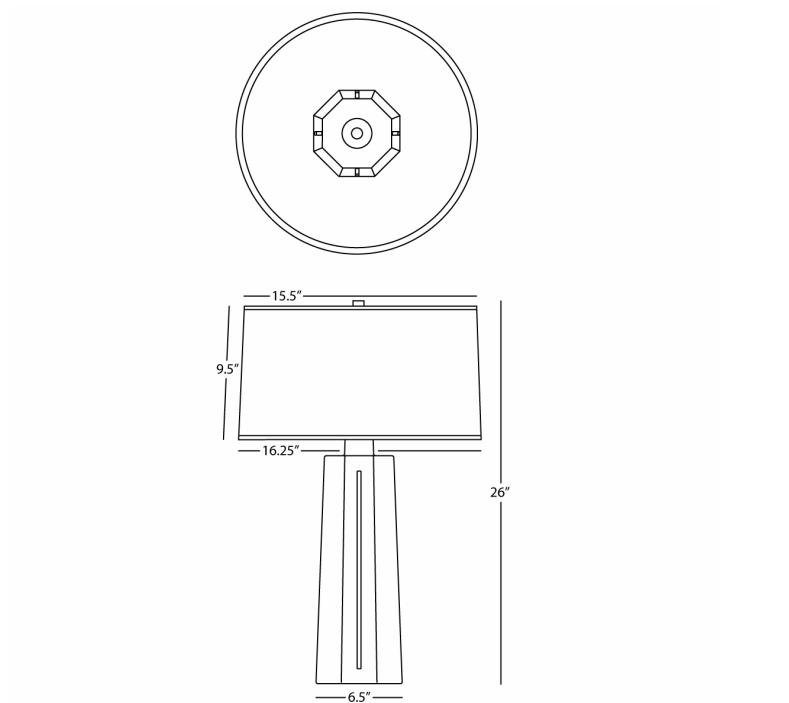

MASON

972

Table Lamp

1-150W Max.

Bulb Type: A

Switch: 3-Way

Smoky Taupe Glazed Ceramic

Polished Nickel Accents

Oyster Linen Shade

See Delta/ Mason Table for Color Options

** Available for Quick SHIP **