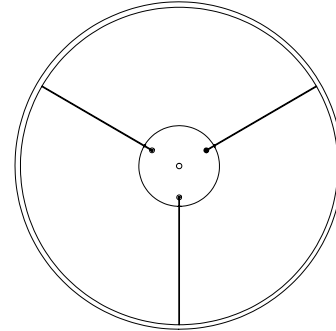

### SPECIFICATION DETAILS

<b>Fixture Dimensions</b>	D47-1/4" x H1-1/2"
<b>Light Source</b>	LED with DC Driver
<b>Wattage</b>	125W
<b>Total Lumens</b>	9390lm
<b>Delivered Lumens</b>	BG-3265lm*; BK-2835lm*; WH-5850lm*
<b>Voltage</b>	120-277V
<b>Color Temperature</b>	3000K
<b>CRI (Ra)</b>	90CRI
<b>Optional Color Temps</b>	2700K - 5000K Available, Minimum Order Quantities Apply
<b>LED Rated Life</b>	50,000 hours
<b>Dimming</b>	100% - 10%, TRIAC or ELV Dimmer (Not Included) or 0-10V Dimmer (Not Included)
<b>Diffuser Details</b>	Frosted Silicone Diffuser
<b>Adjustable</b>	Yes
<b>Wire Length</b>	120" Max
<b>Wire Type</b>	BG - Black Wire; BK - Black Wire; WH - Clear Wire;
<b>Minimum Hang Height</b>	24"
<b>Sloped Ceiling Adaptable</b>	Yes
<b>Location</b>	Dry
<b>Illumination Direction</b>	Up and Downlight
<b>Canopy Dimensions</b>	D11-7/8" x H2"
<b>Paint Finish</b>	BG01(Canopy); BG02(Fixture Body); BK02; WH02;
<b>Material</b>	Aluminum + Polymeric Material
<b>CEC Title 24 JA8-2022</b>	Yes, JA8-2022

### DESCRIPTION

Extruded and rolled aluminum with rectangular profile. Flush silicone diffuser. Matte powder-coated finish. Up and down light.. Duo canopy mounting style