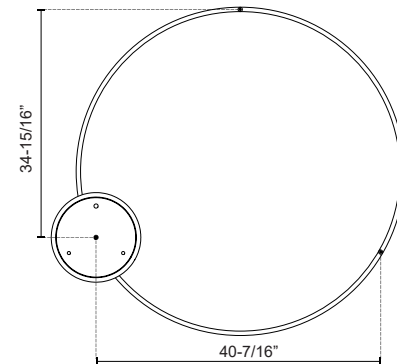

CERCHIO PD87748-UNV-010

PENDANTS

PROJECT

Black

Brushed Gold

White

SPECIFICATION DETAILS

Fixture Dimensions	D47-1/4" x H1-1/2"
Light Source	LED with DC Driver
Wattage	125W
Total Lumens	9390lm
Delivered Lumens	BG-3265lm*; BK-2835lm*; WH-5850lm*
Voltage	120-277V
Color Temperature	3000K
CRI (Ra)	90CRI
Optional Color Temps	2700K - 5000K Available, Minimum Order Quantities Apply
LED Rated Life	50,000 hours
Dimming	100% - 10%, TRIAC or ELV Dimmer (Not Included) or 0-10V Dimmer (Not Included)
Diffuser Details	Frosted Silicone Diffuser
Adjustable	Yes
Wire Length	120" Max
Wire Type	BG - Black Wire; BK - Black Wire; WH - Clear Wire;
Minimum Hang Height	24"
Sloped Ceiling Adaptable	Yes
Location	Dry
Illumination Direction	Up and Downlight
Canopy Dimensions	D11-7/8" x H2"
Paint Finish	BG01(Canopy); BG02(Fixture Body); BK02; WH02;
Material	Aluminum + Polymeric Material
CEC Title 24 JA8-2022	Yes, JA8-2022

* For custom options, consult factory for details.

* For warranty information, please visit www.kuzcolighting.com/warranty

DESCRIPTION

Extruded and rolled aluminum with rectangular profile. Flush silicone diffuser. Matte powder-coated finish. Up and down light.. Duo canopy mounting style

KUZCO

CANADA: 19054 28TH AVENUE - SURREY, BC V3Z 6M3

USA: 3035 E. LONE MOUNTAIN ROAD - LAS VEGAS, NV 89081

WWW.KUZCOLIGHTING.COM

© 2021 KUZCO LIGHTING. ALL RIGHTS RESERVED.

COMMENT