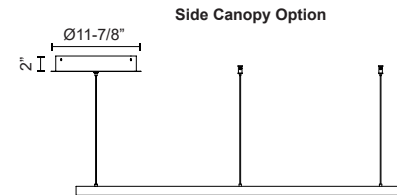

CERCHIO PD87748-UNV-010

PENDANTS

PROJECT

Black

Brushed Gold

White

SPECIFICATION DETAILS

Fixture Dimensions	D47-1/4" x H1-1/2"
Light Source	LED with DC Driver
Wattage	125W
Total Lumens	9390lm
Delivered Lumens	BG-3265lm*; BK-2835lm*; WH-5850lm*
Voltage	120-277V
Color Temperature	3000K
CRI (Ra)	90CRI
Optional Color Temps	2700K - 5000K Available, Minimum Order Quantities Apply
LED Rated Life	50,000 hours
Dimming	100% - 10%, TRIAC or ELV Dimmer (Not Included) or 0-10V Dimmer (Not Included)
Diffuser Details	Frosted Silicone Diffuser
Adjustable	Yes
Wire Length	120" Max
Wire Type	BG - Black Wire; BK - Black Wire; WH - Clear Wire;
Minimum Hang Height	24"
Sloped Ceiling Adaptable	Yes
Location	Dry
Illumination Direction	Up and Downlight
Canopy Dimensions	D11-7/8" x H2"
Paint Finish	BG01(Canopy); BG02(Fixture Body); BK02; WH02;
Material	Aluminum + Polymeric Material
CEC Title 24 JA8-2022	Yes, JA8-2022

* For custom options, consult factory for details.

* For warranty information, please visit www.kuzcolighting.com/warranty

DESCRIPTION

Extruded and rolled aluminum with rectangular profile. Flush silicone diffuser. Matte powder-coated finish. Up and down light.. Duo canopy mounting style

KUZCO

CANADA: 19054 28TH AVENUE - SURREY, BC V3Z 6M3

USA: 3035 E. LONE MOUNTAIN ROAD - LAS VEGAS, NV 89081

WWW.KUZCOLIGHTING.COM

© 2021 KUZCO LIGHTING. ALL RIGHTS RESERVED.

COMMENT