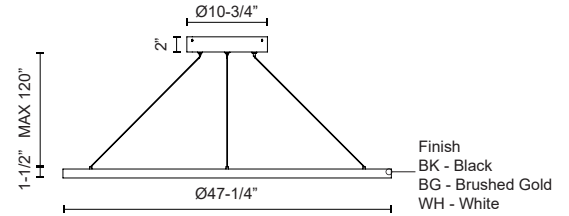

CERCHIO PD87748-UNV-010

PENDANTS

PROJECT

Black

Brushed Gold

White

SPECIFICATION DETAILS

Fixture Dimensions	D47-1/4" x H1-1/2"
Light Source	LED with DC Driver
Wattage	125W
Total Lumens	9390lm
Delivered Lumens	BG-3265lm*; BK-2835lm*; WH-5850lm*
Voltage	120-277V
Color Temperature	3000K
CRI (Ra)	90CRI
Optional Color Temps	2700K - 5000K Available, Minimum Order Quantities Apply
LED Rated Life	50,000 hours
Dimming	100% - 10%, TRIAC or ELV Dimmer (Not Included) or 0-10V Dimmer (Not Included)
Diffuser Details	Frosted Silicone Diffuser
Adjustable	Yes
Wire Length	120" Max
Wire Type	BG - Black Wire; BK - Black Wire; WH - Clear Wire;
Minimum Hang Height	24"
Sloped Ceiling Adaptable	Yes
Location	Dry
Illumination Direction	Up and Downlight
Canopy Dimensions	D11-7/8" x H2"
Paint Finish	BG01(Canopy); BG02(Fixture Body); BK02; WH02;
Material	Aluminum + Polymeric Material
CEC Title 24 JA8-2022	Yes, JA8-2022

* For custom options, consult factory for details.

* For warranty information, please visit www.kuzcolighting.com/warranty

DESCRIPTION

Extruded and rolled aluminum with rectangular profile. Flush silicone diffuser. Matte powder-coated finish. Up and down light.. Duo canopy mounting style

KUZCO

CANADA: 19054 28TH AVENUE - SURREY, BC V3Z 6M3

USA: 3035 E. LONE MOUNTAIN ROAD - LAS VEGAS, NV 89081

WWW.KUZCOLIGHTING.COM

© 2021 KUZCO LIGHTING. ALL RIGHTS RESERVED.

COMMENT