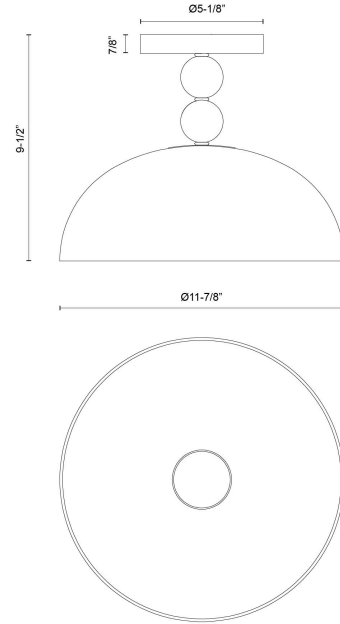

Paisley 12-in Semi-Flush Mount

Model	Bulbs (not included)	Wattage (or equivalent)
<b>SF459012</b> SF459012BGGO SF459012MBGO	1 x E26	60W

The Paisley lighting collection is a real showstopper! With its semi-flush design and stack of decorative metal beads that look like vintage earrings, it's got a touch of elegance and a playful vibe. And the glossy glass dome shade adds a modern twist, making it a must-have for any room.

SPECIFICATION DETAILS

Fixture Dimensions	D11-7/8" x H9-1/2"
Canopy Dimensions	D5-1/8" x H7/8"
Location	Dry
Glass Details	Glossy Opal Glass
Illumination Direction	Down
Light Source/Life	Socket
Material	Steel, Glass
Shade Details	Glossy Opal Glass Shade
Compliance	<b>UL Certified: Yes</b>